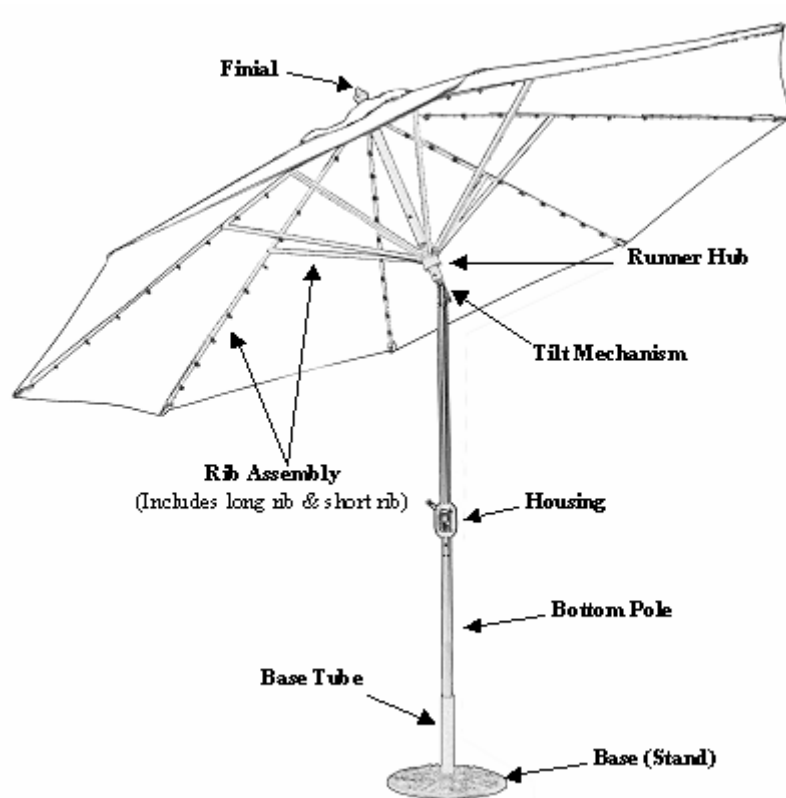

GALTECH INTERNATIONAL

Umbrella Part Diagram

Galtech stocks an assortment of replacement parts for most components on our umbrellas. Please contact your local Galtech dealer to acquire the part necessary to repair your umbrella. Items listed below may all be ordered as user serviceable parts with the exception of the Tilt Mechanism and the Crank Housing. Using the correct part description will ensure that the proper Replacement part gets ordered correctly.