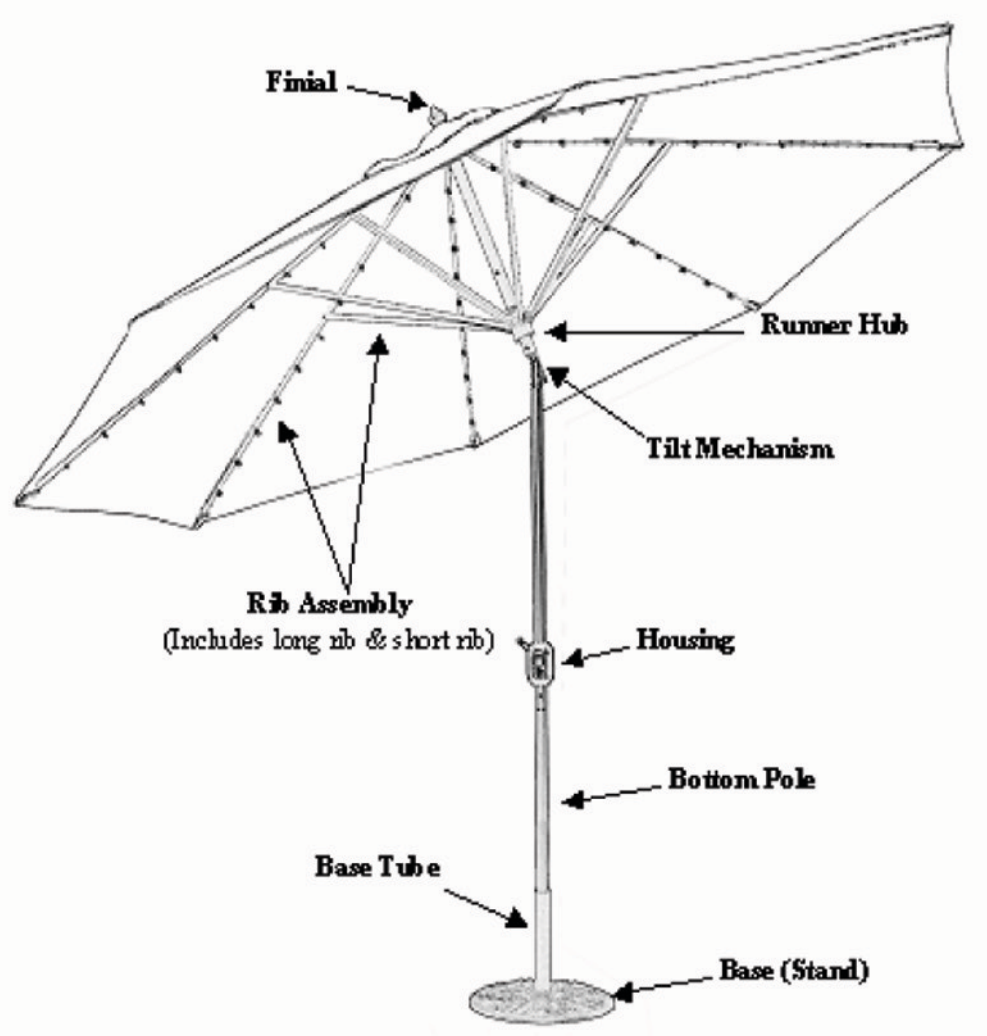

GALTECH INTERNATIONAL

Umbrella Part Diagram

Galtech stocks an assortment of replacement parts for most components on our umbrellas. Please contact your local Galtech dealer to acquire the part necessary to repair your umbrella. Items listed below may all be ordered as user serviceable parts with the exception of the Tilt Mechanism and the Crank Housing. Using the correct part description will ensure that the proper Replacement part gets ordered correctly.